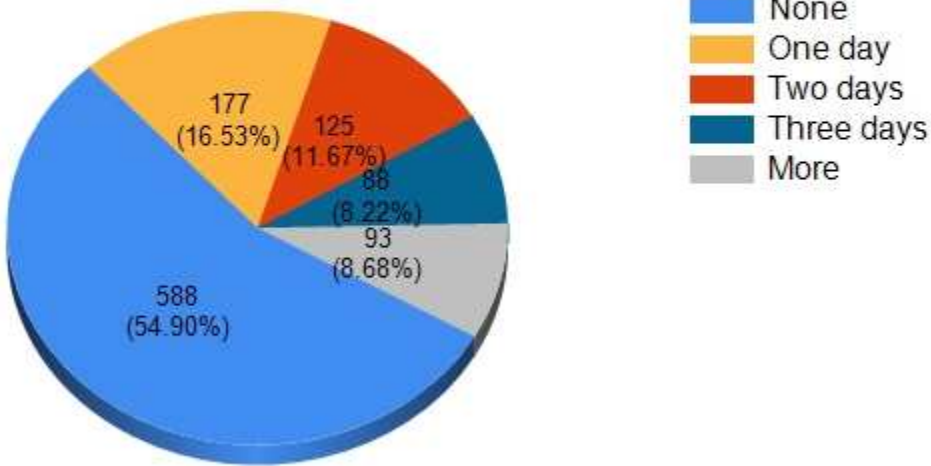

Are you planning to go away for the long weekend for Waitangi Day?

How many days will you be taking off work to go on holiday?

How does that compare with last year?

Will you be travelling...

If within New Zealand, please tell us where.