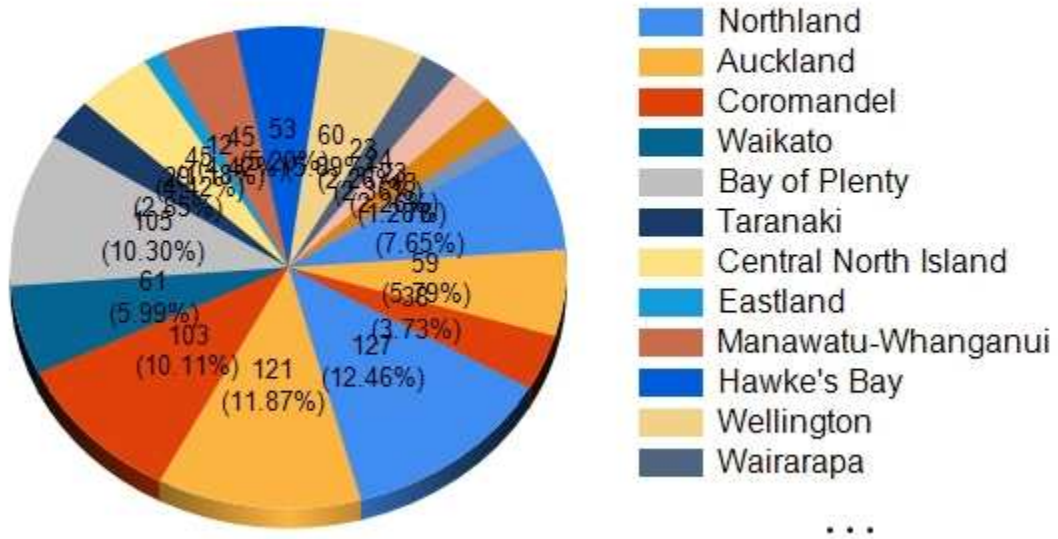

Are you planning to go away for the long weekend for Waitangi Day?

How many days will you be taking off work to go on holiday?

How does that compare with last year?

Will you be travelling...

If within New Zealand, please tell us where.