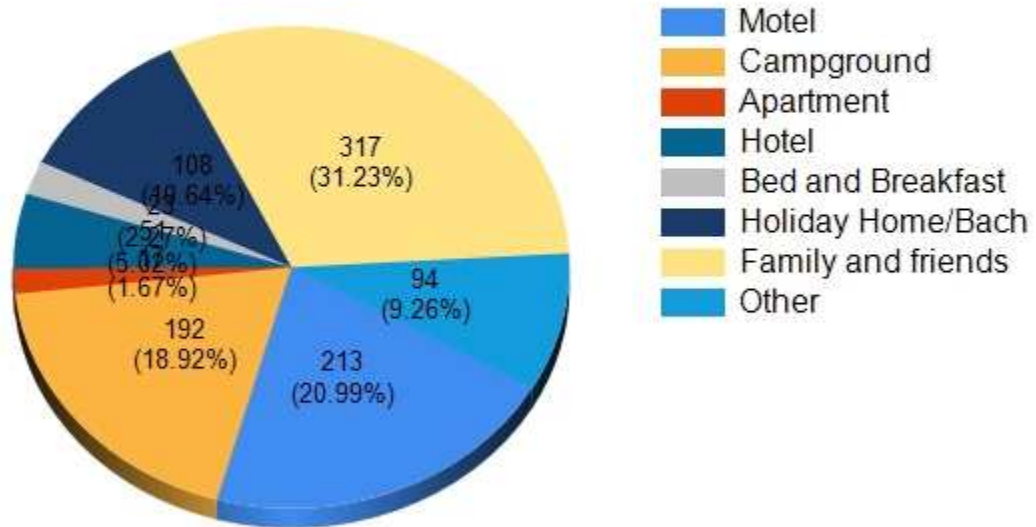

Are you planning to go away for the long weekend for Waitangi Day?

How many days will you be taking off work to go on holiday?

How does that compare with last year?

Will you be travelling...

If within New Zealand, please tell us where.

How will you be travelling?

Where will you stay?

Will your overall weekend spend be...

What will you do to celebrate Waitangi Day?