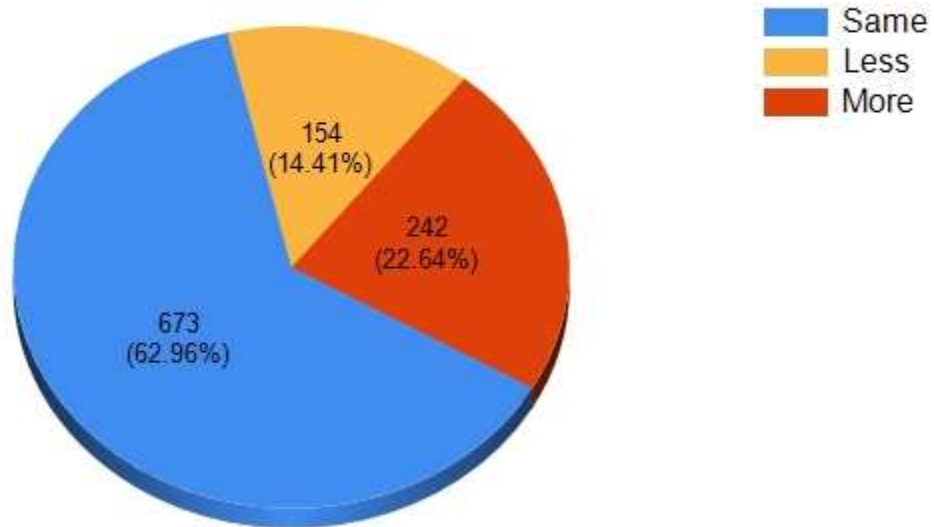

Are you planning to go away for the long weekend for Waitangi Day?

How many days will you be taking off work to go on holiday?

How does that compare with last year?

Will you be travelling...

If within New Zealand, please tell us where.