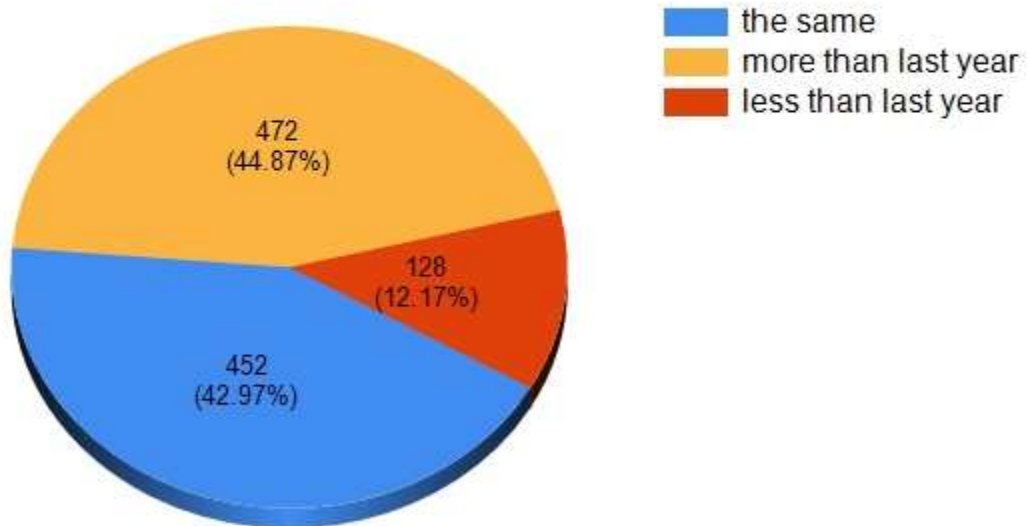

Will your overall weekend spend be...